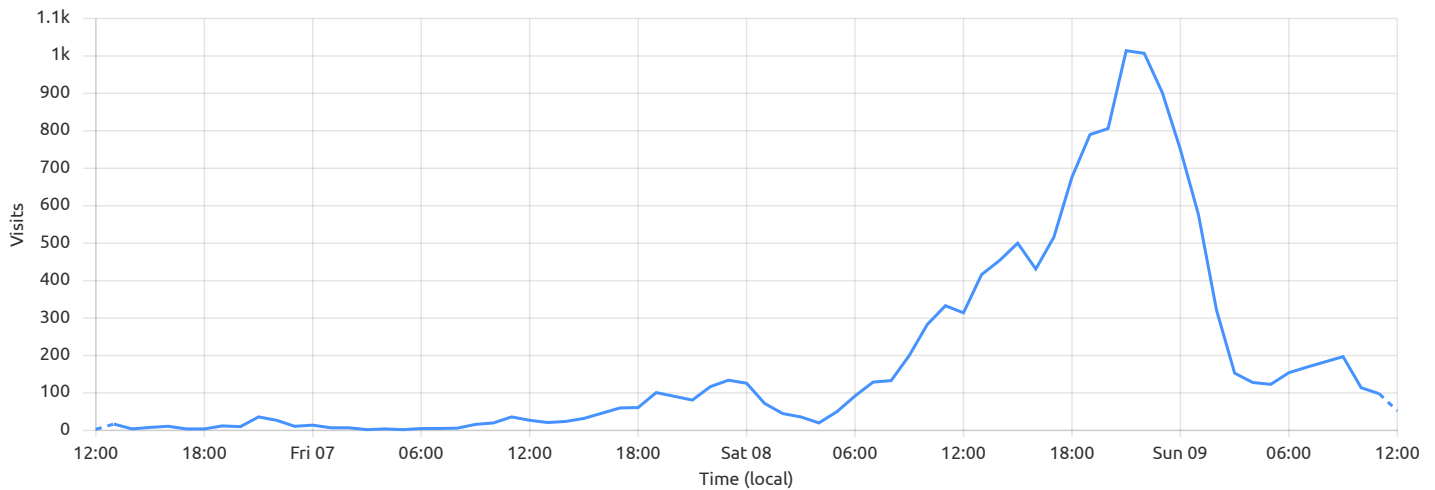

Web Analytics for all sites

Oct 6th 2022 12:26 (UTC +08:00) → Oct 9th 2022 12:26 (UTC +08:00)

Filters:

Host equals bow.systemphoenix.net

Visits summary

When someone navigates to your website, either directly or from an external referer. One visit can consist of multiple page views.

All Referrer Host Country Path Browser ...

Total **13.43k** ● bow.systemphoenix.net **13.43k**

Visits by country

Malaysia	13.01k
Singapore	352
Thailand	19
Brunei Darussalam	19
Unknown states, other entities or organizations	12
Australia	10
Indonesia	7
United States	3
Norway	1
Turkey	0